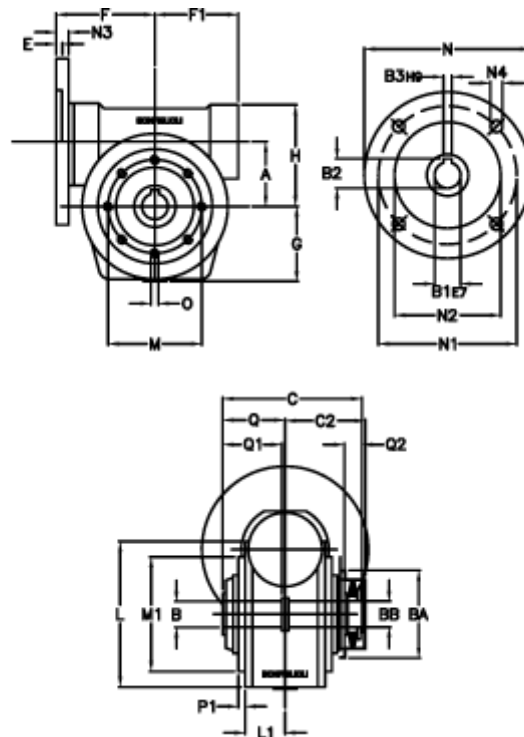

Article number: 390204903672216

Description: Worm Gear with Torque Limiter
VF 49-L1-P-36 P63B5

Measures

a = 49.50	C2 = 63,5	L1 = 36.8	O = M6x8
B = 25	Description = VF 49P-xx-63B5	m = 94	P1 = 2.5
B1 E7 = 11	E = 3.0	M1 = 68	Q = 51.0
B2 = 12.8	F = 70	N = 140	Q1 = 41
B3 H9 = 4	F1 = 63	N1 = 115	Q2 = 15
BA = 63	g = 56	N2 = 95	
BB H7 = 14	H = 80.0	N3 = 10.5	
C = 105	L = 107.5	N4 = 9,5	